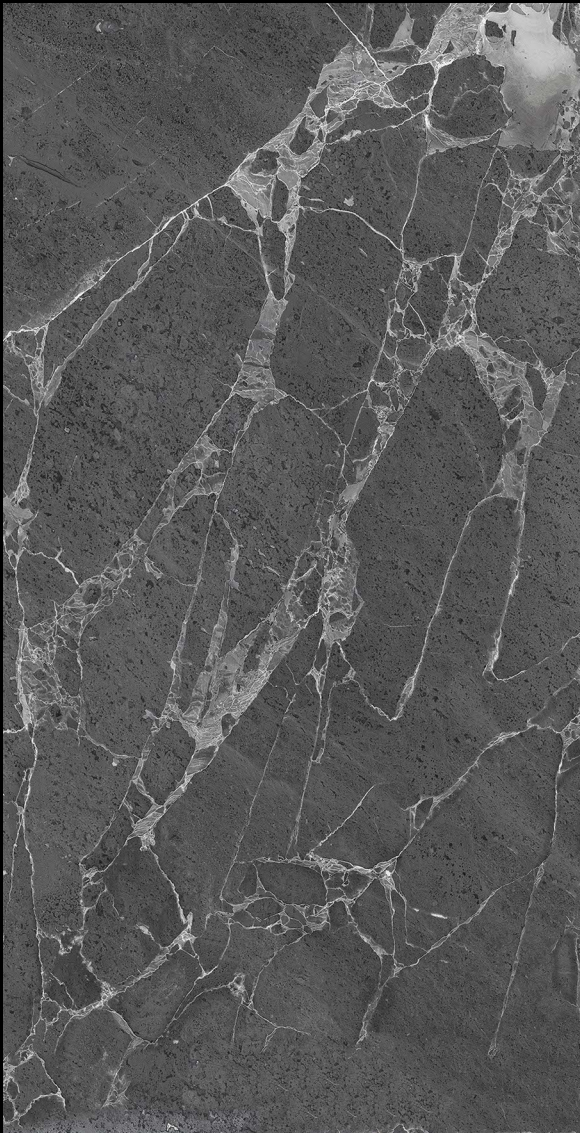

MOON IVORY

GLOSSY
600X1200MM | RANDOM
600X600MM

NATUREL SLATE CREMA

GLOSSY
600X1200MM | RANDOM
600X600MM

NAVIA MARENGO

GLOSSY
600X1200MM | RANDOM
600X600MM

NEO CREMA

GLOSSY
600X1200MM | RANDOM
600X600MM