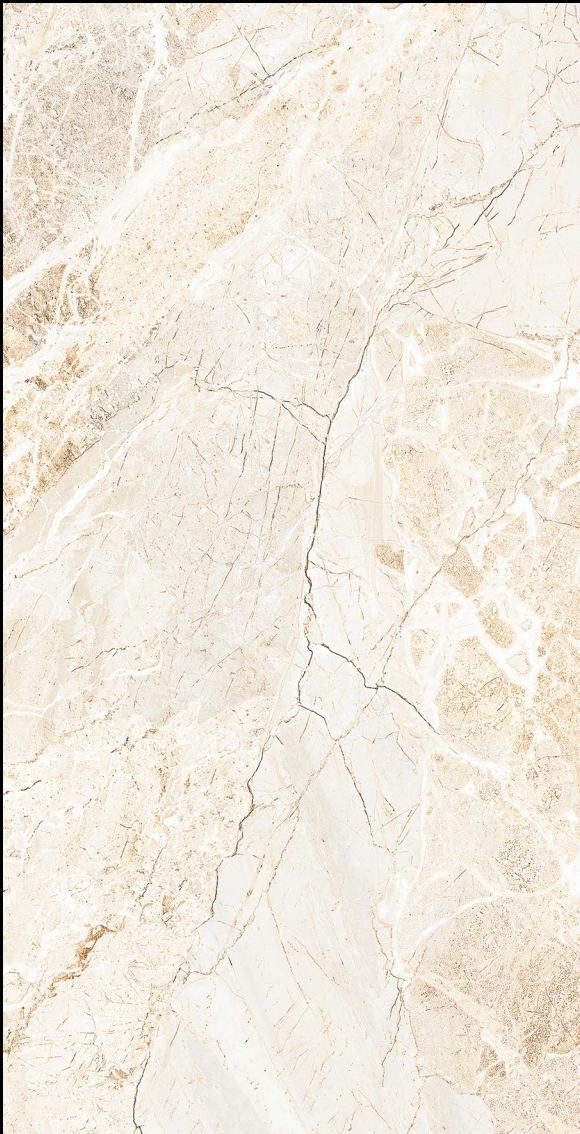

LAGUNA GREY

GLOSSY
600X1200MM | RANDOM
600X600MM

LAMB CREMA

GLOSSY
600X1200MM | RANDOM
600X600MM

LAVISH WONDER

GLOSSY
600X1200MM | RANDOM
600X600MM

LEVENT BIANCO

GLOSSY
600X1200MM | RANDOM
600X600MM