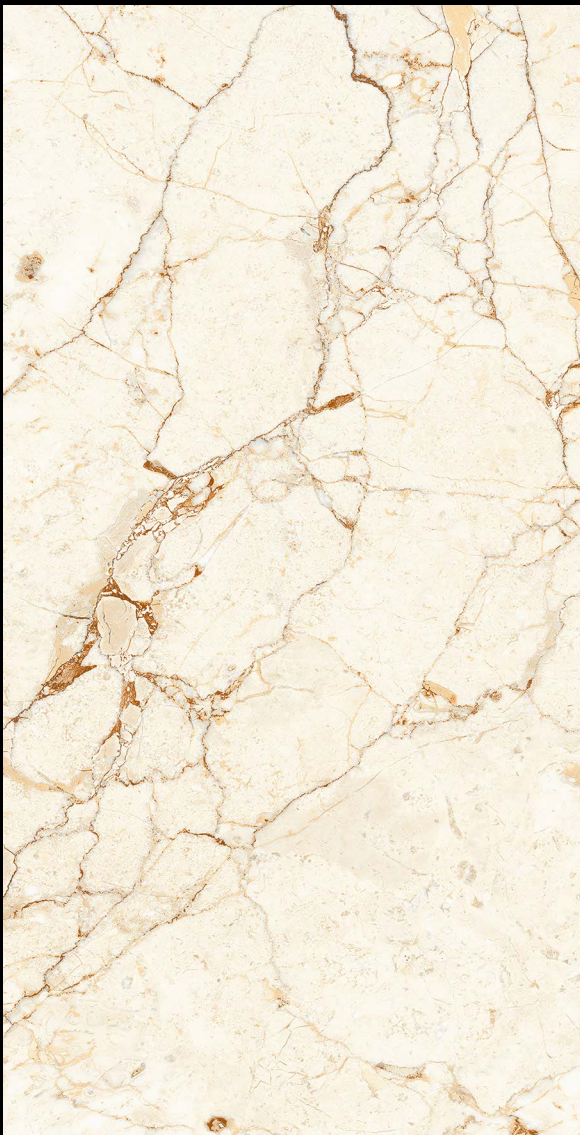

LINEA CREMA

GLOSSY
600X1200MM | RANDOM
600X600MM