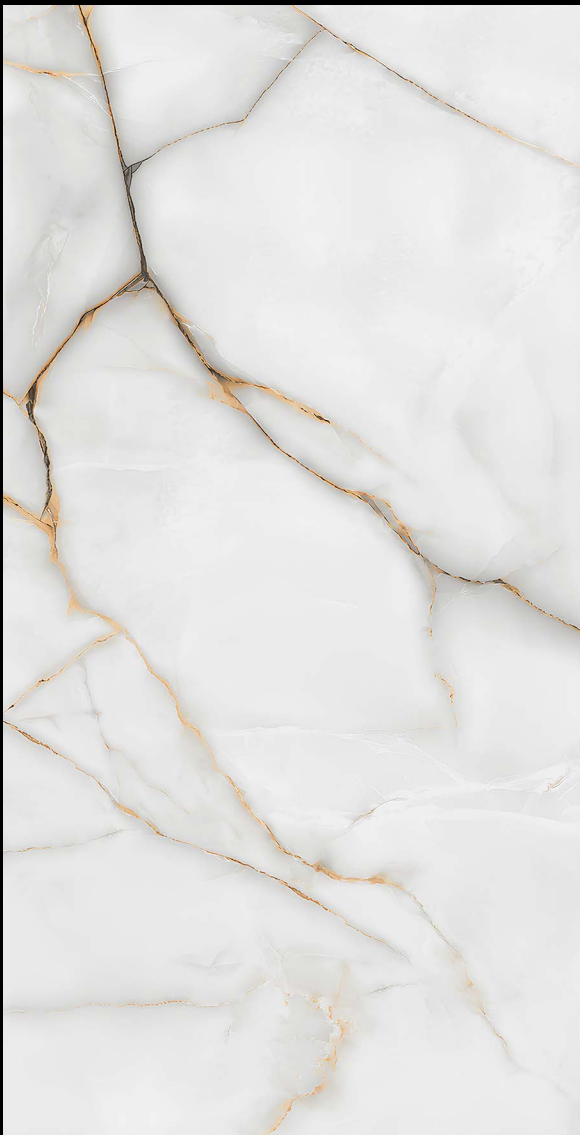

LEVIS BEIGE

GLOSSY
600X1200MM | RANDOM
600X600MM

LINEA CREMA

GLOSSY
600X1200MM | RANDOM
600X600MM

LIRA BEIGE

GLOSSY
600X1200MM | RANDOM
600X600MM

LUNA ONYX GREY

GLOSSY
600X1200MM | RANDOM
600X600MM