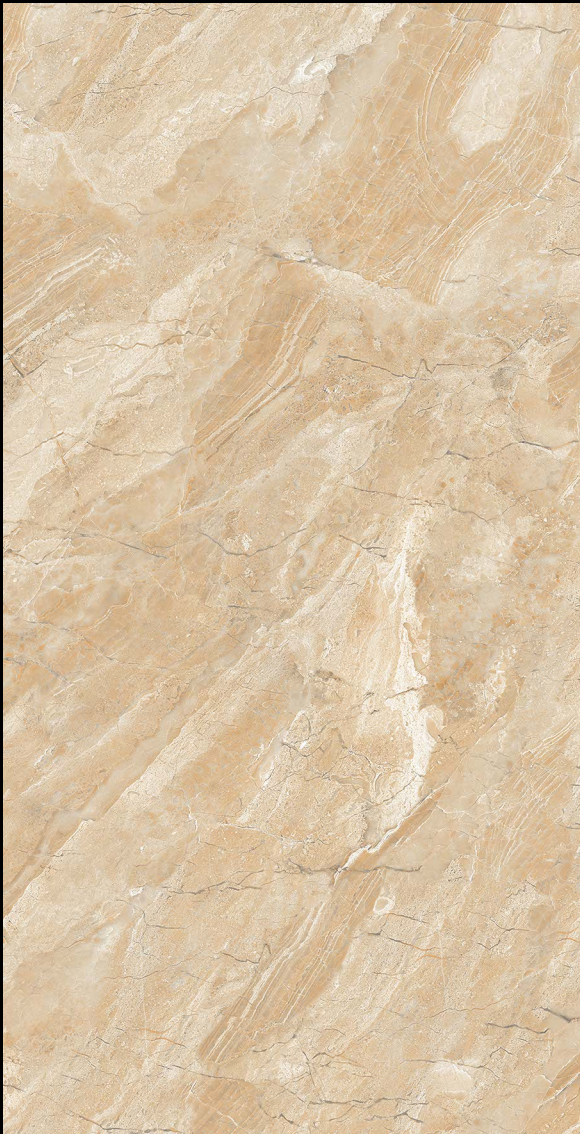

LAGUNA GREY

GLOSSY
600X1200MM | RANDOM
600X600MM

LAMB CREMA

GLOSSY
600X1200MM | RANDOM
600X600MM

LAVISH WONDER

GLOSSY
600X1200MM | RANDOM
600X600MM

LEVENT BIANCO

GLOSSY
600X1200MM | RANDOM
600X600MM