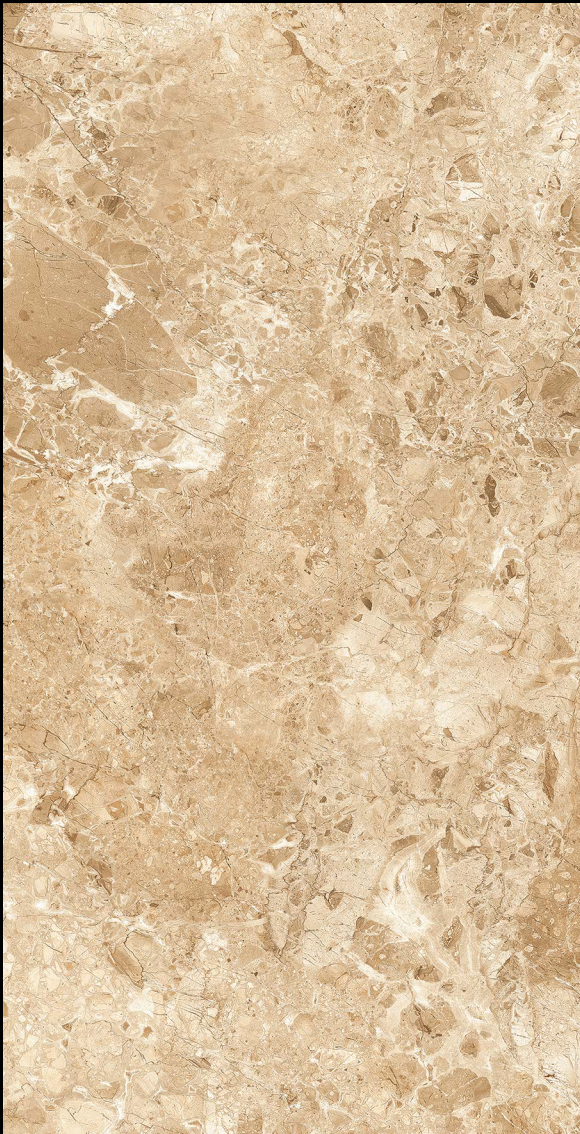

MERON GREY

GLOSSY
600X1200MM | RANDOM
600X600MM

MONACO GREY LIGHT

GLOSSY
600X1200MM | RANDOM
600X600MM

MONACO GREY

GLOSSY
600X1200MM | RANDOM
600X600MM

MONTANA BEIGE

GLOSSY
600X1200MM | RANDOM
600X600MM